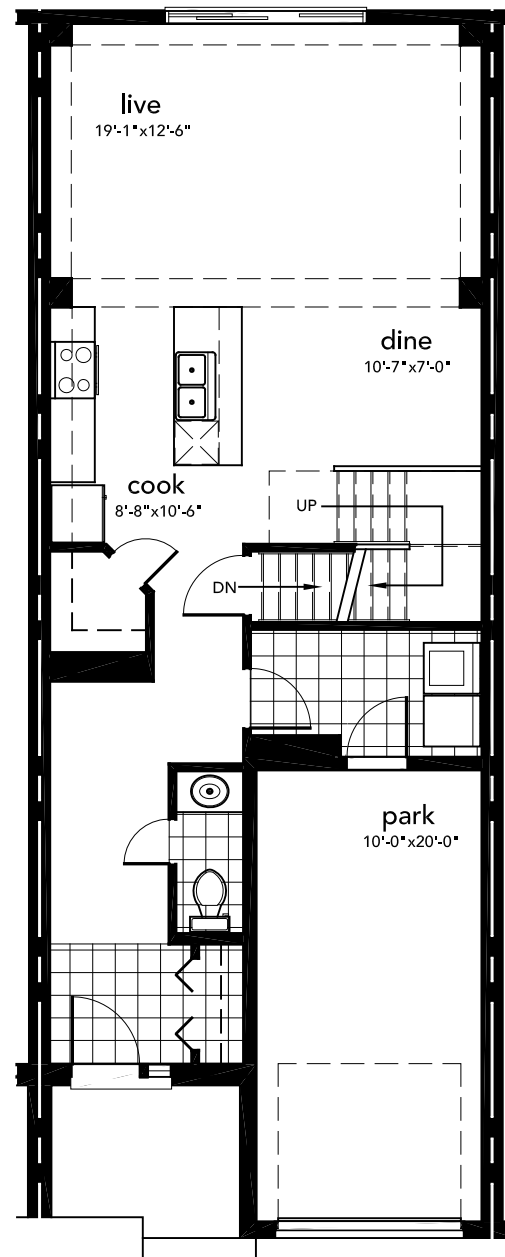

THE PARKDALE

LOT 76
935 RIVERVIEW WAY
1,685 SQFT

LIST PRICE:
\$312,915

2 STOREY
3 BEDROOMS / 2.5 BATHS

www.caraco.net

MAIN FLOOR

SECOND FLOOR

Rendering, plans and dimensions including window locations & mechanical equipment are approximate and subject to change at the discretion of the vendor. Optional upgrades shown are for illustration purposes only and not represented in the base price of this model. Actual usable floor space may vary from the stated floor area. Subject to errors and omissions excepted.

RIVERVIEW
ON THE CATARAQUI

TOWNHOME SERIES

INCLUDED FEATURES:

- Level I laminate flooring in cook/dine/live
- Basement bathroom rough-in
- Window colour package
- 9' ceilings to the main floor
- Kitchen island with extended eating bar
- Stainless steel OTR
- (7) pot lights, (2) pendants
- Paint colour
- Upgraded hardware