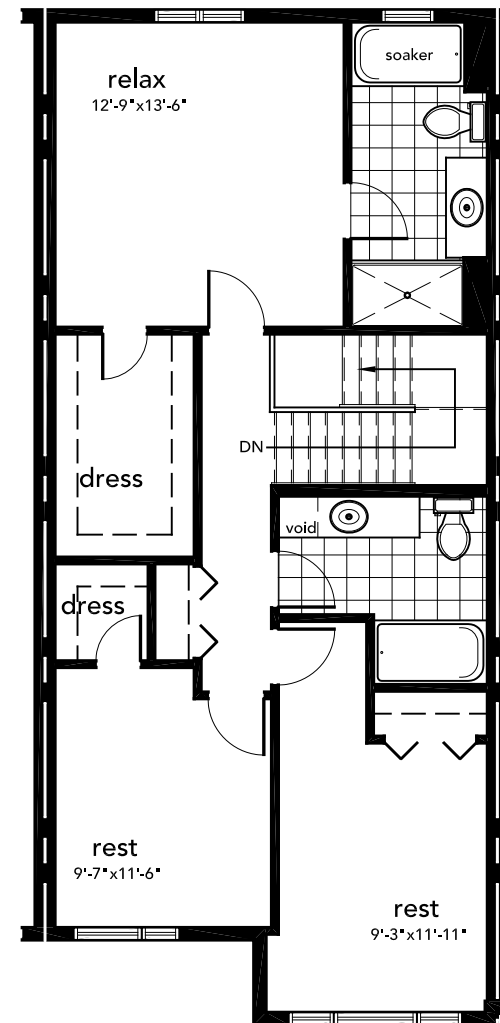

THE PARKDALE

LOT 76
935 RIVERVIEW WAY
1,685 SQFT

LIST PRICE:
\$312,915

2 STOREY
3 BEDROOMS / 2.5 BATHS

www.caraco.net

MAIN FLOOR

SECOND FLOOR

Rendering, plans and dimensions including window locations & mechanical equipment are approximate and subject to change at the discretion of the vendor. Optional upgrades shown are for illustration purposes only and not represented in the base price of this model. Actual usable floor space may vary from the stated floor area. Subject to errors and omissions excepted.

RIVERVIEW
ON THE CATARAQUI

TOWNHOME SERIES

INCLUDED FEATURES:

- Level I laminate flooring in cook/dine/live
- Basement bathroom rough-in
- Window colour package
- 9' ceilings to the main floor
- Kitchen island with extended eating bar
- Stainless steel OTR
- (7) pot lights, (2) pendants
- Paint colour
- Upgraded hardware