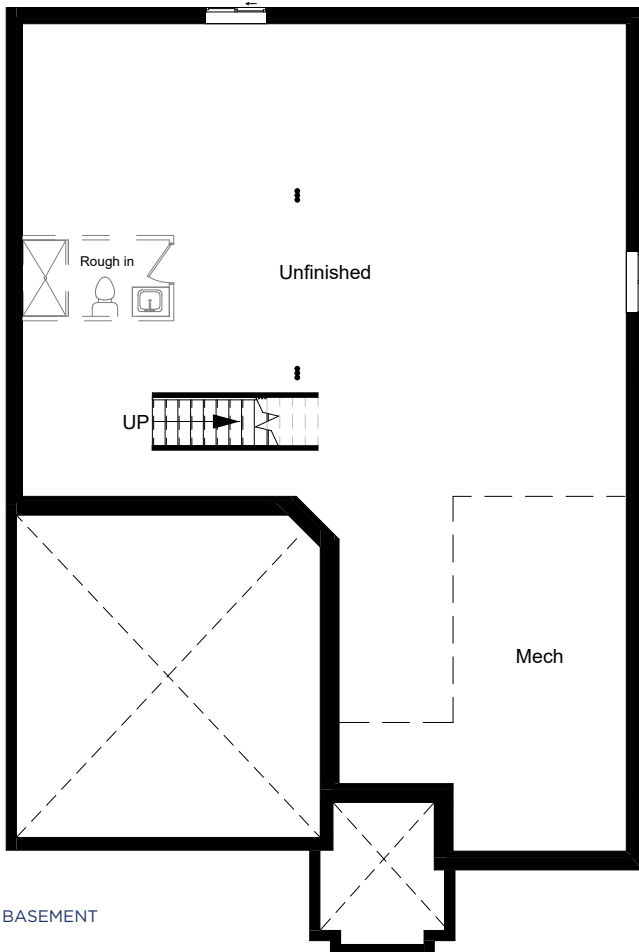

THE OVERLEA

1,850 SQ.FT.

BUNGALOW | LIMITED SERIES

3  | 2  | 2 

COMING SOON

ALL CARACO HOMES INCLUDE:

- 9' main floor wall height
- Quartz countertops in kitchen and bathrooms (Level 1)
- Stainless undermount kitchen sink
- Extended upper kitchen cabinets
- 7 pot lights (3 in the kitchen and 4 in the living room)
- 2 pendants over the kitchen island
- Basement bathroom rough-in
- Dry walled garage
- Exterior eavestroughs
- Asphalt paved driveway
- Limited lifetime warranty of shingles
- Limited lifetime warranty of foundation waterproofing
- EnergySTAR® windows
- 7 year Tarion Warranty

LIMITED SERIES HOMES INCLUDE:

- Approximately 9' ceilings on both the main floor and basement
- Stone counter and cabinet vanity in powder room
- Electric fireplace