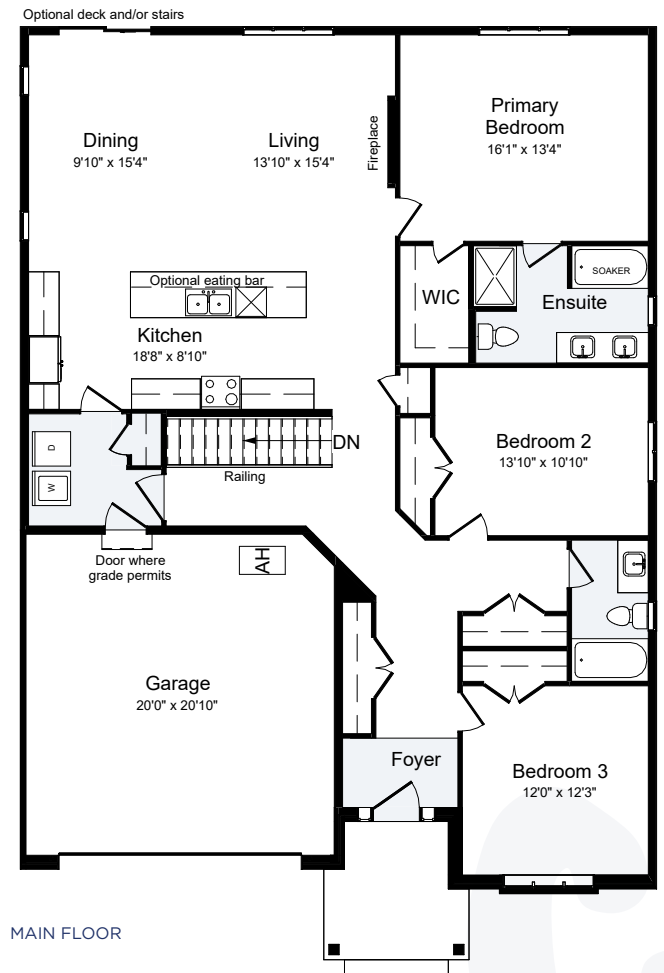

THE OVERLEA

1,850 SQ.FT.

BUNGALOW | LIMITED SERIES

3  | 2  | 2 

COMING SOON

ALL CARACO HOMES INCLUDE:

- 9' main floor wall height
- Quartz countertops in kitchen and bathrooms (Level 1)
- Stainless undermount kitchen sink
- Extended upper kitchen cabinets
- 7 pot lights (3 in the kitchen and 4 in the living room)
- 2 pendants over the kitchen island
- Basement bathroom rough-in
- Dry walled garage
- Exterior eavestroughs
- Asphalt paved driveway
- Limited lifetime warranty of shingles
- Limited lifetime warranty of foundation waterproofing
- EnergySTAR® windows
- 7 year Tarion Warranty

LIMITED SERIES HOMES INCLUDE:

- Approximately 9' ceilings on both the main floor and basement
- Stone counter and cabinet vanity in powder room
- Electric fireplace